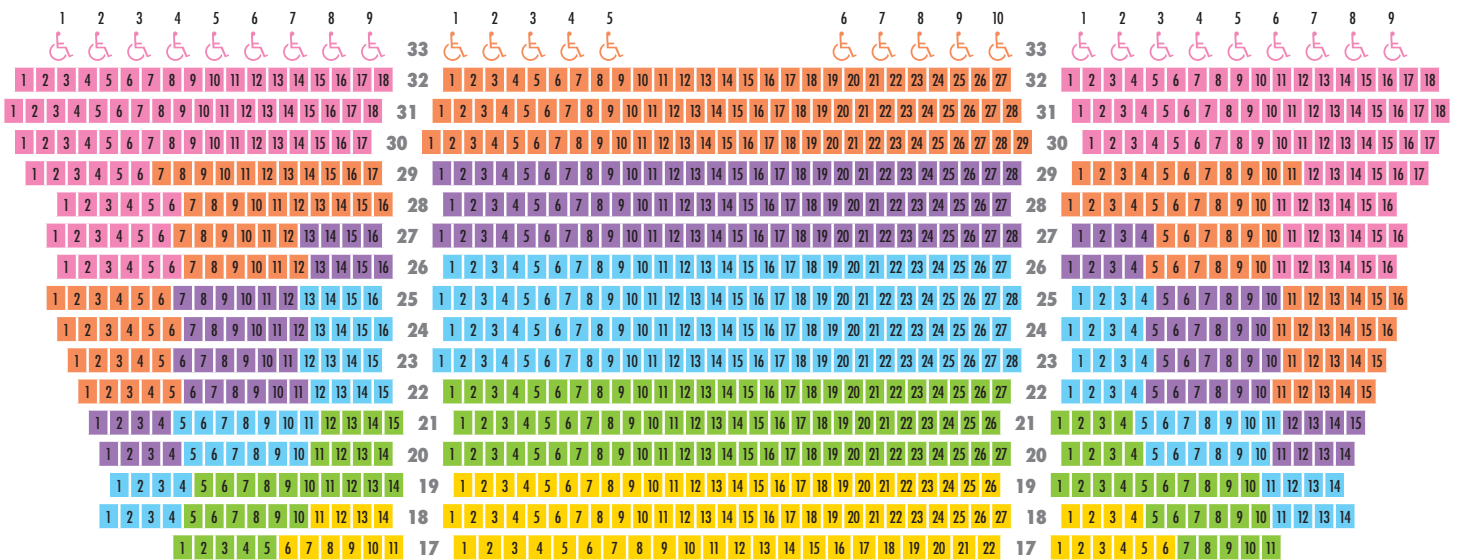

SYMPHONY HALL

Phoenix, AZ

ARIZONA OPERA
MAIN STAGE
SERIES

BALCONY

MAIN FLOOR

SECTION B

SECTION A

SECTION C

- KEY:**
- Yellow
 - Green
 - Blue
 - Purple
 - Orange
 - Pink

STAGE