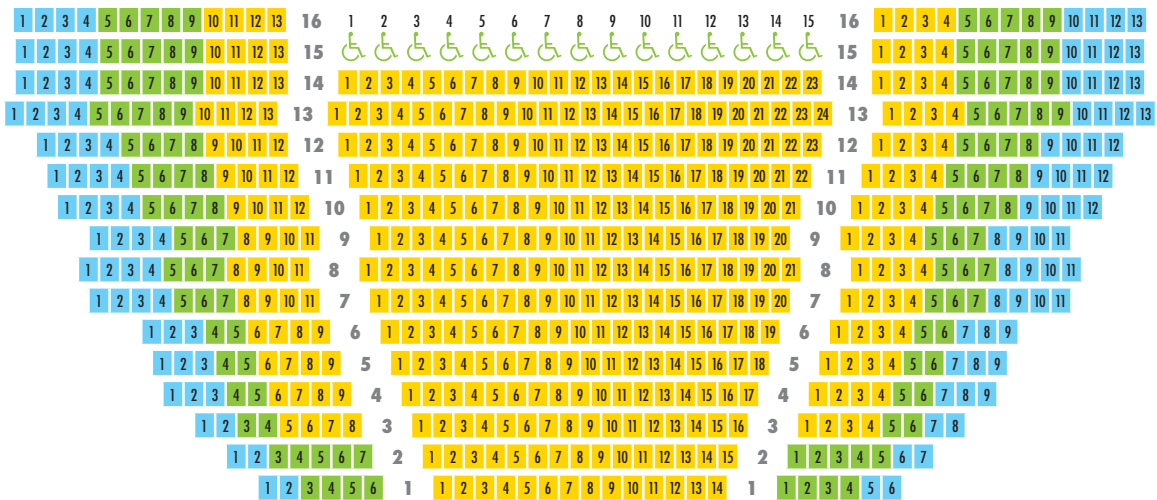

SYMPHONY HALL

Phoenix, AZ

ARIZONA OPERA
MAIN STAGE
SERIES

BALCONY

MAIN FLOOR

SECTION B

SECTION A

SECTION C

- KEY:**
- Yellow
 - Green
 - Blue
 - Purple
 - Orange
 - Pink

STAGE