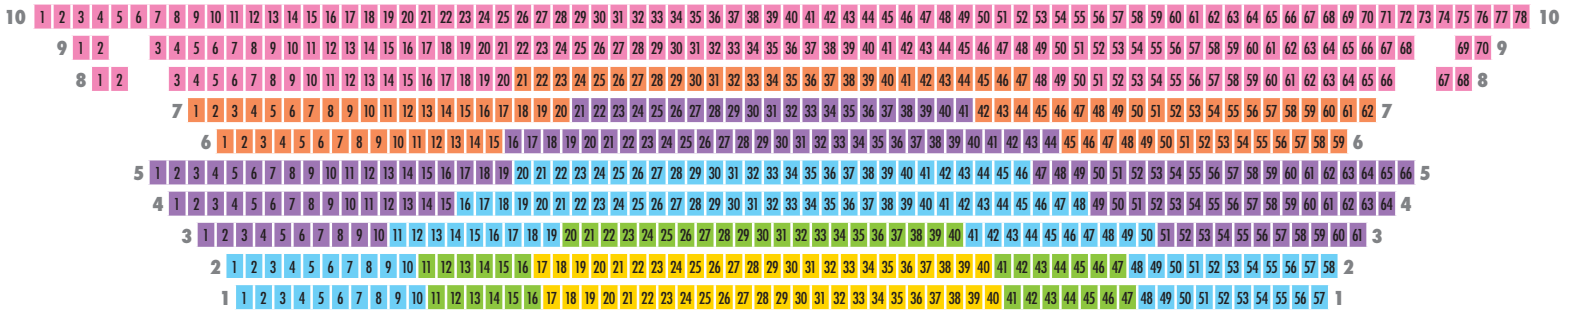

SYMPHONY HALL

Phoenix, AZ

ARIZONA OPERA
MAIN STAGE
SERIES

BALCONY

MAIN FLOOR

SECTION B

SECTION A

SECTION C

- KEY:**
- Yellow
 - Green
 - Blue
 - Purple
 - Orange
 - Pink

STAGE